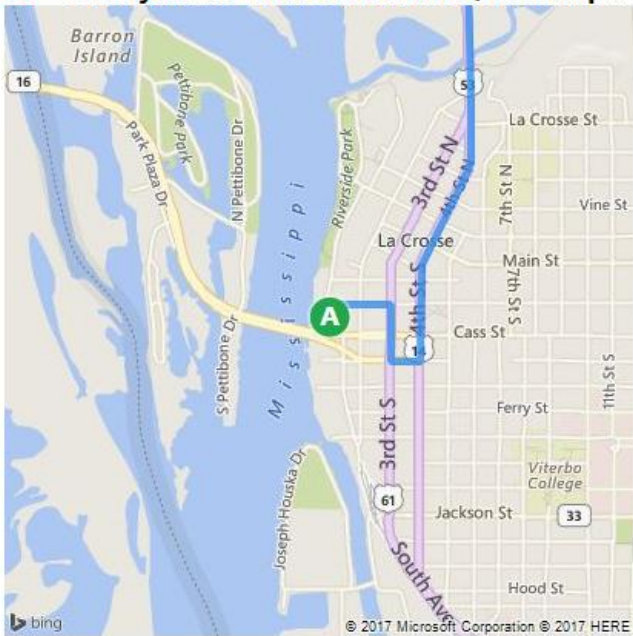

A Courtyard La Crosse Downtown/Mississip...