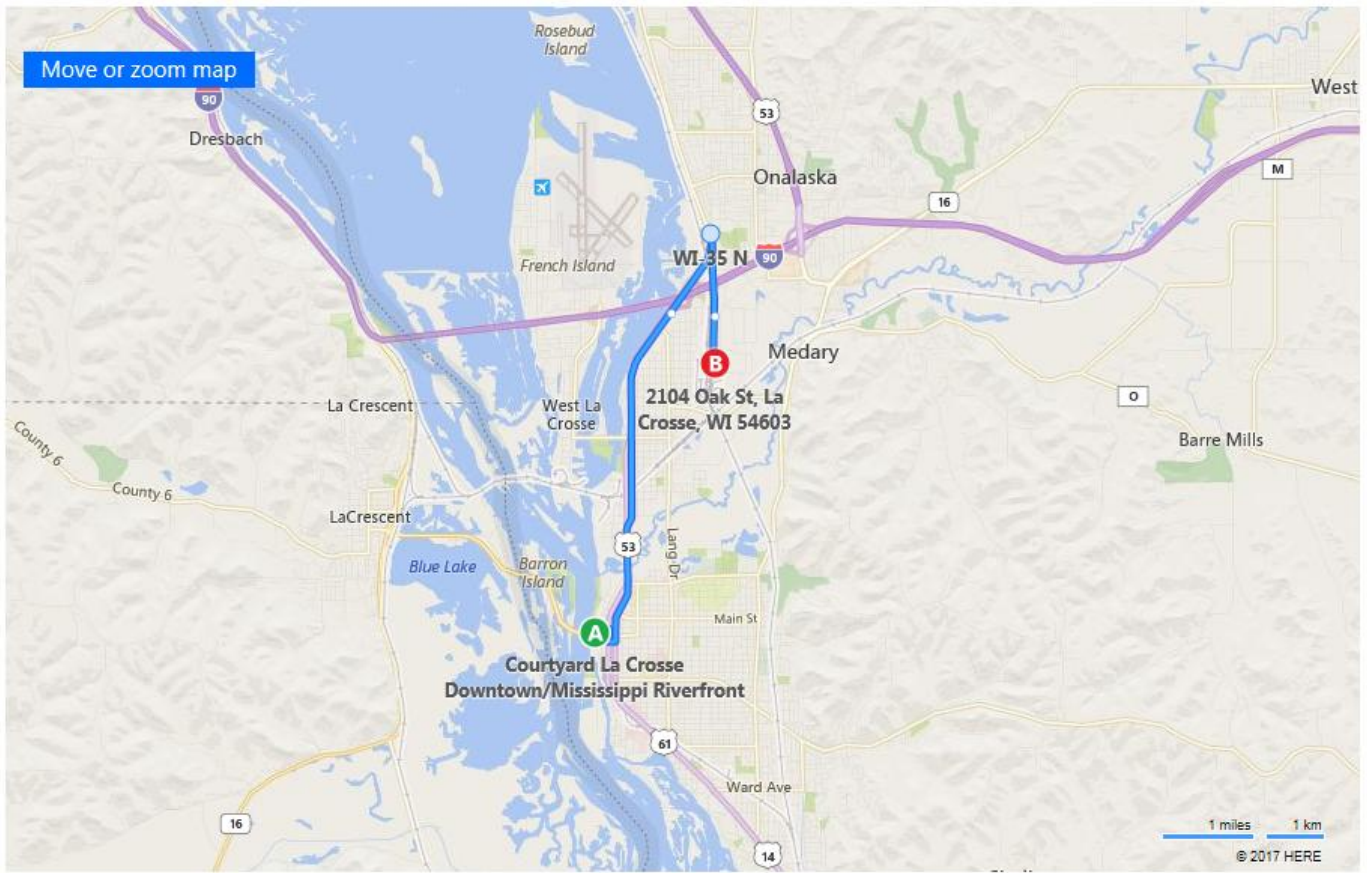

A Courtyard La Crosse Downtown/Mississip...

B 2104 Oak St, La Crosse, WI 54603